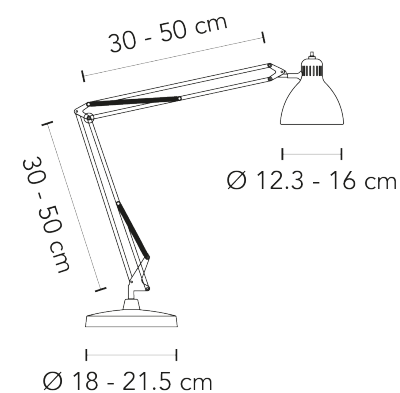

WHITE / SMALL

TECHNICAL SHEET

Certification	CLASS II
Material	Painted metal
Emission	Direct light
Total power	30W
Light Source	E27
Tension	220-240 V
IP	20

SKU

CHROME / SMALL

TECHNICAL SHEET

Certification	CE,CLASS II,EAC
Material	Painted metal
Emission	Direct light
Total power	30W
Light Source	E27
Tension	220-240 V
IP	20

SKU

F810110200BINE

NOTES

Table lamp with direct light not dimmable. Rotating on/off switch placed on the diffuser head. Adjustable clamp and body made of painted metal. Black power cable and plug. European two-pole plug. Bulb not included.

BLACK / LARGE

TECHNICAL SHEET

Certification	CE,CLASS II,EAC
Material	Painted metal
Emission	Direct light
Total power	46W
Light Source	E27
Tension	220-240 V
IP	20

SKU

F810110200NENE

NOTES

Table lamp with direct light not dimmable. Rotating on/off switch placed on the diffuser head. Adjustable clamp and body made of painted metal. Black power cable and plug. European two-pole plug. Bulb not included.

CHROME / LARGE

TECHNICAL SHEET

Certification	CE,CLASS II,EAC
Material	Painted metal
Emission	Direct light
Total power	46W
Light Source	E27
Tension	220-240 V
IP	20

SKU

F810110240CRNE

NOTES

Table lamp with direct light not dimmable. Rotating on/off switch placed on the diffuser head. Adjustable clamp and body made of painted metal. Black power cable and plug. European two-pole plug. Bulb not included.