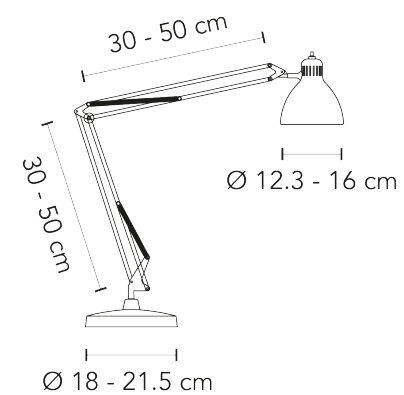

WHITE / SMALL

TECHNICAL SHEET

Certification	CLASS II
Material	Painted metal
Emission	Direct light
Total power	30W
Light Source	E27
Tension	220-240 V
IP	20

SKU

CHROME / SMALL

TECHNICAL SHEET

Certification	CE,CLASS II,EAC
Material	Painted metal
Emission	Direct light
Total power	30W
Light Source	E27
Tension	220-240 V
IP	20

SKU

F810110200BINE

NOTES

Table lamp with direct light not dimmable. Rotating on/off switch placed on the diffuser head. Adjustable clamp and body made of painted metal. Black power cable and plug. European two-pole plug. Bulb not included.

BLACK / LARGE

TECHNICAL SHEET

Certification	CE,CLASS II,EAC
Material	Painted metal
Emission	Direct light
Total power	46W
Light Source	E27
Tension	220-240 V
IP	20

SKU

F810110200NENE

NOTES

Table lamp with direct light not dimmable. Rotating on/off switch placed on the diffuser head. Adjustable clamp and body made of painted metal. Black power cable and plug. European two-pole plug. Bulb not included.

CHROME / LARGE

TECHNICAL SHEET

Certification	CE,CLASS II,EAC
Material	Painted metal
Emission	Direct light
Total power	46W
Light Source	E27
Tension	220-240 V
IP	20

SKU

F810110240CRNE

NOTES

Table lamp with direct light not dimmable. Rotating on/off switch placed on the diffuser head. Adjustable clamp and body made of painted metal. Black power cable and plug. European two-pole plug. Bulb not included.