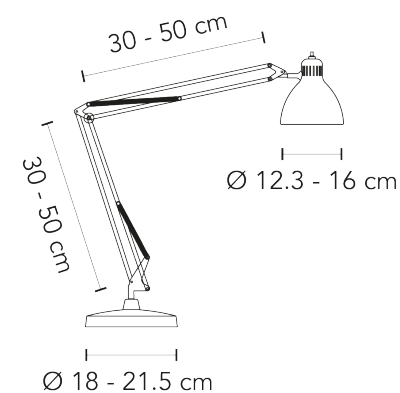

WHITE / SMALL

TECHNICAL SHEET

Certification	CLASS II
Material	Painted metal
Emission	Direct light
Total power	30W
Light Source	E27
Tension	220-240 V
IP	20

SKU

CHROME / SMALL

TECHNICAL SHEET

Certification	CE,CLASS II,EAC
Material	Painted metal
Emission	Direct light
Total power	30W
Light Source	E27
Tension	220-240 V
IP	20

SKU

BLACK / SMALL

TECHNICAL SHEET

Certification	CLASS II
Material	Painted metal
Emission	Direct light
Total power	30W
Light Source	E27
Tension	220-240 V
IP	20

SKU

WHITE / LARGE

TECHNICAL SHEET

Certification	CE,CLASS II,EAC
Material	Painted metal
Emission	Direct light
Total power	46W
Light Source	E27
Tension	220-240 V
IP	20

BLACK / LARGE

TECHNICAL SHEET

Certification	CE,CLASS II,EAC
Material	Painted metal
Emission	Direct light
Total power	46W
Light Source	E27
Tension	220-240 V
IP	20

SKU

F810110200NENE

NOTES

Table lamp with direct light not dimmable. Rotating on/off switch placed on the diffuser head. Adjustable clamp and body made of painted metal. Black power cable and plug. European two-pole plug. Bulb not included.

CHROME / LARGE

TECHNICAL SHEET

Certification	CE,CLASS II,EAC
Material	Painted metal
Emission	Direct light
Total power	46W
Light Source	E27
Tension	220-240 V
IP	20

SKU

F810110240CRNE

NOTES

Table lamp with direct light not dimmable. Rotating on/off switch placed on the diffuser head. Adjustable clamp and body made of painted metal. Black power cable and plug. European two-pole plug. Bulb not included.