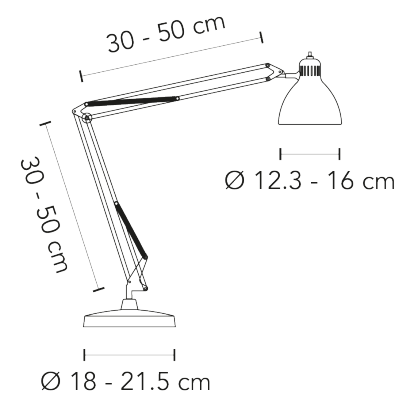

WHITE / SMALL

TECHNICAL SHEET

Certification	CLASS II
Material	Painted metal
Emission	Direct light
Total power	30W
Light Source	E27
Tension	220-240 V
IP	20

SKU

CHROME / SMALL

TECHNICAL SHEET

Certification	CE,CLASS II,EAC
Material	Painted metal
Emission	Direct light
Total power	30W
Light Source	E27
Tension	220-240 V
IP	20

SKU

BLACK / SMALL

TECHNICAL SHEET

Certification	CLASS II
Material	Painted metal
Emission	Direct light
Total power	30W
Light Source	E27
Tension	220-240 V
IP	20

SKU

WHITE / LARGE

TECHNICAL SHEET

Certification	CE,CLASS II,EAC
Material	Painted metal
Emission	Direct light
Total power	46W
Light Source	E27
Tension	220-240 V
IP	20

BLACK / LARGE

TECHNICAL SHEET

Certification	CE,CLASS II,EAC
Material	Painted metal
Emission	Direct light
Total power	46W
Light Source	E27
Tension	220-240 V
IP	20

SKU

F810110200NENE

NOTES

Table lamp with direct light not dimmable. Rotating on/off switch placed on the diffuser head. Adjustable clamp and body made of painted metal. Black power cable and plug. European two-pole plug. Bulb not included.

CHROME / LARGE

TECHNICAL SHEET

Certification	CE,CLASS II,EAC
Material	Painted metal
Emission	Direct light
Total power	46W
Light Source	E27
Tension	220-240 V
IP	20

SKU

F810110240CRNE

NOTES

Table lamp with direct light not dimmable. Rotating on/off switch placed on the diffuser head. Adjustable clamp and body made of painted metal. Black power cable and plug. European two-pole plug. Bulb not included.